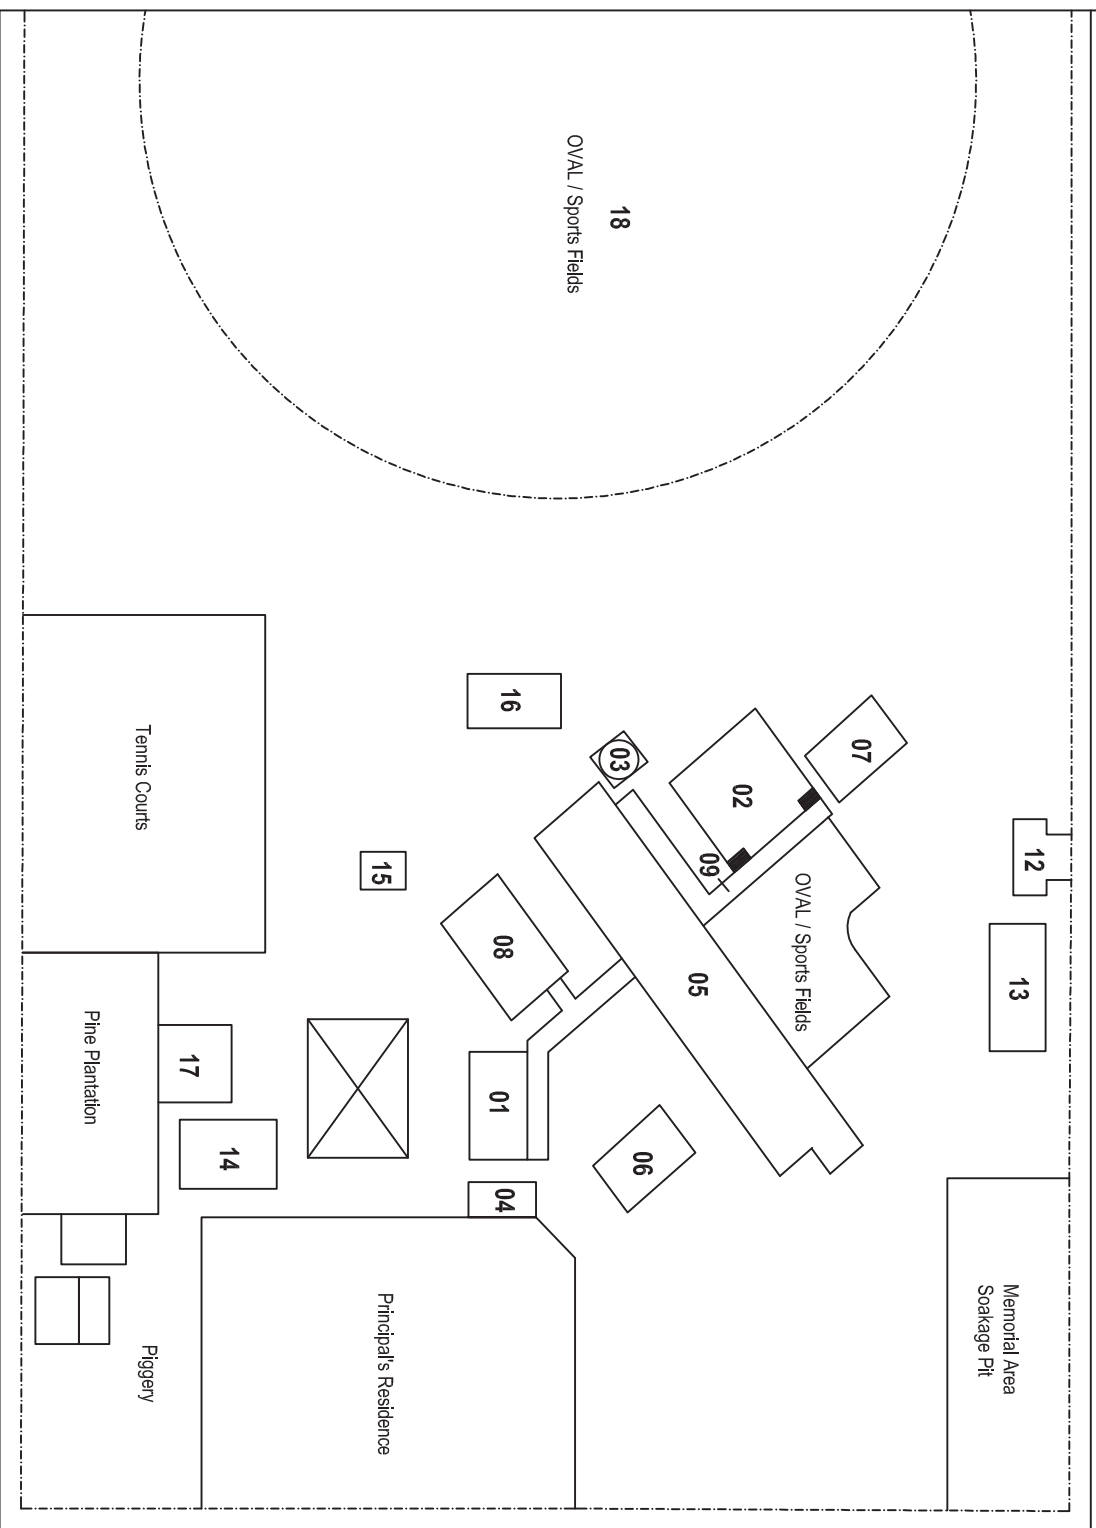

MUMBY STREET

KOUMALA STATE SCHOOL

Mackay / Whitsundays

SITE PLAN - 1780

Updated by C.H. (AIMS) - 04/11/2009

Ref No.	Local Name	SAP Code
01	AMENITIES BLK BULL ST	34S-1780-001
02	MODULAR BULL ST	34S-1780-002
03	LAWN/LOCK BULL ST	34S-1780-003
04	STR SHED 2 BULL ST	34S-1780-004
05	BLOCK A -TEACHING BULL ST	34S-1780-005
06	STR SHED 1 BULL ST	34S-1780-006
07	SHADE STR BULL ST	34S-1780-007
08	PLAY COVER BULL ST	34S-1780-008
09	COVERED LINK 008-003	34S-1780-009
12	SH STRUCT 2 BULL S	34S-1780-012
13	PLAY FORT CVR BULL	34S-1780-013
14	PLAY FORT CVR BULL	34S-1780-014
15	SAND PIT CVR BULL	34S-1780-015
16	SHADE STRUCTURE 3	34S-1780-016
17	SHADE STRUCTURE 4	34S-1780-017
18	OVAL/SPORTS FIELDS	34S-1780-018

Ref No.	Local Name	SAP Code
NO REF	GRASS & LANDSCAPING	34S-1780-195
NO REF	PLAYGROUNDS & SPORTS	34S-1780-599
NO REF	POLE LIGHTING / POWER	34S-1780-198
NO REF	ROADS & PATHWAYS (HARD)	34S-1780-R99
NO REF	SHADE SALLS	34S-1780-199
NO REF	SHEDS	34S-1780-599
NO REF	UNDERGROUND SERVICES	34S-1780-196
NO REF	WATER TANKS	34S-1780-197